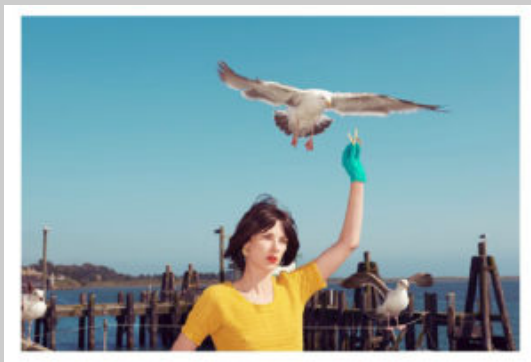

Enter as fiction
Kourtney Roy

Kourtney Roy, whose self-portraits plunge us into an imaginary universe where remnants of the past merge with the contemporary performance of the artist. In each of her photographs, we find her, most often alone, or rather inscribed in a unique sensation which has little to do with the feeling of isolation, for it presupposes the presence of a memory. Each photograph represents a temporal meeting that reveals an ephemeral instant marked by the precise encounter of action with place. Kourtney Roy makes a mark of her presence in the world in the interval of an illusion. Like a silver screen heroine, her body becomes one with the décor, whether by crawling on the ground or jumping behind an innocuous shrub. The settings and the spaces are sources of inspiration underlining a poetics of the banal and the quotidian. Forgotten and empty places often exude a sense of calm or of strangeness, a space-time which permits the artist to express herself and to lose herself in the literal or figurative sense much like the heroes of Terence Malick's film *Badlands*. An exquisite image is produced, which at first seems a safe harbour, a place of grace or of liberty, but which progressively shimmers and falters under the punishing rays of the sun to reveal an inescapable truth: the deserted wilds are harsh and empty of hope for those in search of solitude.

Released 06/11/2015
Collection Hors Collection
Format 160 x 220

Français
Leporello (dépliant)
(Leporello de 4 m de longueur) 26 photos
colors
48 pages
ISBN : 978-2-35046-380-3

Classique : 50,00 €
Edition spéciale #1 : 400,00 €
Edition spéciale #2 : 400,00 €