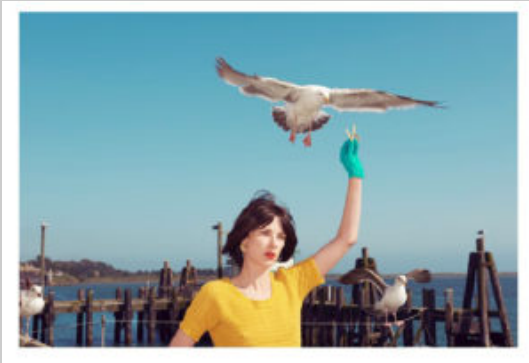

Enter as fiction
Kourtney Roy

Kourtney Roy, whose self-portraits plunge us into an imaginary universe where remnants of the past merge with the contemporary performance of the artist. In each of her photographs, we find her, most often alone, or rather inscribed in a unique sensation which has little to do with the feeling of isolation, for it presupposes the presence of a memory. Each photograph represents a temporal meeting that reveals an ephemeral instant marked by the precise encounter of action with place. Kourtney Roy makes a mark of her presence in the world in the interval of an illusion. Like a silver screen heroine, her body becomes one with the décor, whether by crawling on the ground or jumping behind an innocuous shrub. The settings and the spaces are sources of inspiration underlining a poetics of the banal and the quotidian. Forgotten and empty places often exude a sense of calm or of strangeness, a space-time which permits the artist to express herself and to lose herself in the literal or figurative sense much like the heroes of Terence Malick's film *Badlands*. An exquisite image is produced, which at first seems a safe harbour, a place of grace or of liberty, but which progressively shimmers and falters under the punishing rays of the sun to reveal an inescapable truth: the deserted wilds are harsh and empty of hope for those in search of solitude.

Released	06/11/2015
Collection	Hors Collection
Format	160 x 220
Français	
Leporello (dépliant)	
(Leporello de 4 m de longueur) 26 photos	
colors	
48 pages	
ISBN : 978-2-35046-380-3	
Classique : 50,00 €	
Edition spéciale #1 : 650,00 €	
Edition spéciale #2 : 400,00 €	