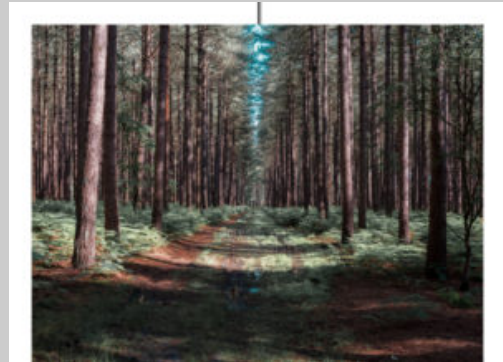

La lumière du loup

Benjamin Deroche

Emmanuelle Hascoët, Philippe Le Guillou, Auguste Luchet

The starting point of this creation is the interest that Benjamin Deroche takes in the myth of the “Green Wolf” born on the land of Jumièges. By working on the geographic spaces where the legend was built and by continuing his plastic research on the landscape, the photographer creates an open photographic fiction around the history of the wolf, the donkey and Saint Austreberthe, “the brightest of the East”.

Taking into account that the figure of the wolf holds a primordial place in pre-Christian myths, the photographer weaves a link between the reported legend and the mystical atmospheres of the places visited. Over the seasons, he works on morning lights and mounts plastic installations simulating light appearances in the forest and at the source of the Ste Austreberthe river. Benjamin Deroche does not document the legend, he disturbs it to give us access to a magical instance by means of the photographic medium and the installations.

Ce projet est le fruit d'une résidence au long court de Benjamin Deroche à l'Abbaye de Jumièges de juin 2019 à janvier 2020.

Il a été réalisé grâce au soutien du Département de Seine Maritime.

Production et coordination : Fovearts / www.fovearts.com