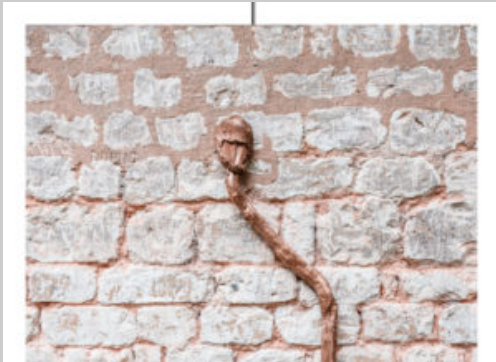

La lumière du loup

Benjamin Deroche

Emmanuelle Hascoët, Philippe Le Guillou, Auguste Luchet

The starting point of this creation is the interest that Benjamin Deroche takes in the myth of the “Green Wolf” born on the land of Jumièges. By working on the geographic spaces where the legend was built and by continuing his plastic research on the landscape, the photographer creates an open photographic fiction around the history of the wolf, the donkey and Saint Austreberthe, “the brightest of the East”.

Taking into account that the figure of the wolf holds a primordial place in pre-Christian myths, the photographer weaves a link between the reported legend and the mystical atmospheres of the places visited. Over the seasons, he works on morning lights and mounts plastic installations simulating light appearances in the forest and at the source of the Ste Austreberthe river. Benjamin Deroche does not document the legend, he disturbs it to give us access to a magical instance by means of the photographic medium and the installations.