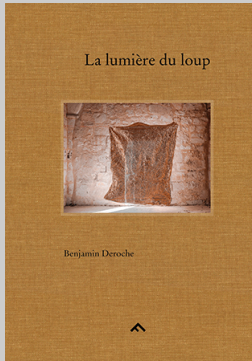

La lumière du loup

Benjamin Deroche

Emmanuelle Hascoët, Philippe Le Guillou, Auguste Luchet

The starting point of this creation is the interest that Benjamin Deroche takes in the myth of the “Green Wolf” born on the land of Jumièges. By working on the geographic spaces where the legend was built and by continuing his plastic research on the landscape, the photographer creates an open photographic fiction around the history of the wolf, the donkey and Saint Austreberthe, “the brightest of the East”.

Taking into account that the figure of the wolf holds a primordial place in pre-Christian myths, the photographer weaves a link between the reported legend and the mystical atmospheres of the places visited. Over the seasons, he works on morning lights and mounts plastic installations simulating light appearances in the forest and at the source of the Ste Austreberthe river. Benjamin Deroche does not document the legend, he disturbs it to give us access to a magical instance by means of the photographic medium and the installations.