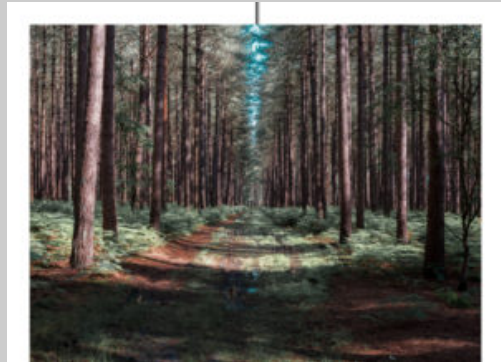

La lumière du loup

Benjamin Deroche

Emmanuelle Hascoët, Philippe Le Guillou, Auguste Luchet

The starting point of this creation is the interest that Benjamin Deroche takes in the myth of the “Green Wolf” born on the land of Jumièges. By working on the geographic spaces where the legend was built and by continuing his plastic research on the landscape, the photographer creates an open photographic fiction around the history of the wolf, the donkey and Saint Austreberthe, “the brightest of the East”.

Taking into account that the figure of the wolf holds a primordial place in pre-Christian myths, the photographer weaves a link between the reported legend and the mystical atmospheres of the places visited. Over the seasons, he works on morning lights and mounts plastic installations simulating light appearances in the forest and at the source of the Ste Austreberthe river. Benjamin Deroche does not document the legend, he disturbs it to give us access to a magical instance by means of the photographic medium and the installations.

Ce projet est le fruit d'une résidence au long court de Benjamin Deroche à l'Abbaye de Jumièges de juin 2019 à janvier 2020.

Il a été réalisé grâce au soutien du Département de Seine Maritime.

Production et coordination : Fovearts / www.fovearts.com