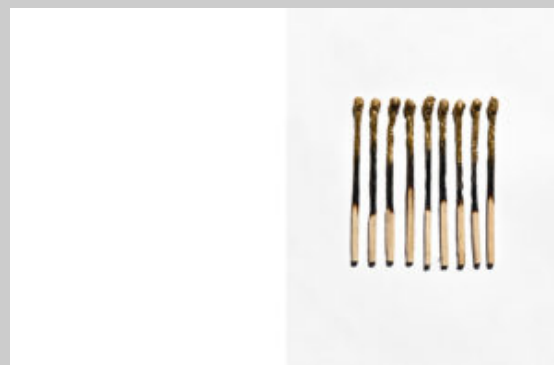

Les joueurs
CARTE BLANCHE PMU # 5
Thierry Fontaine

Clément Chéroux, Gilles Clément

Originally from the island of Reunion, Thierry Fontaine is the author of photographs he imagines observing around him the social movement patterns depending on where it is located. The movements of these models entail meetings and new contacts. Crosses resulting intermingle to give interbreeding. These contacts alter the established models, generate questions. Unlikely encounters antagonists, made possible by the artist, from situations with models he creates characters, prepared scenes, sculptures and objects specially manufactured, accurately organized in a chosen context. He puts them on stage and photography.